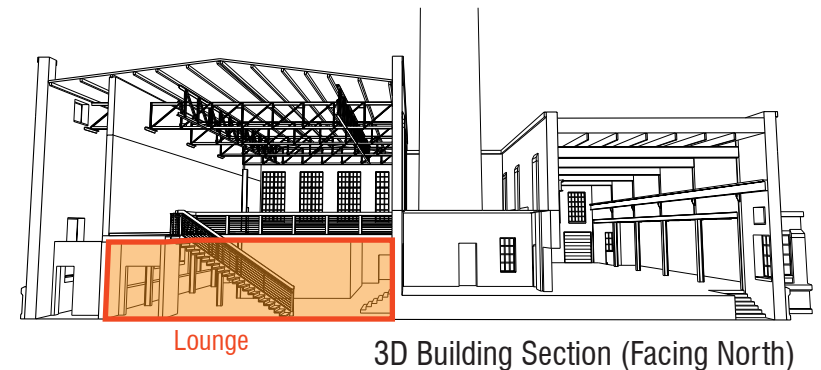

new vintage **place**

**FLOOR PLAN:
Lounge**

Capacity: 150

Perfect for Strolling & Mingling

Lounge 2016 Rental Rates*		
Weekends (Fri & Sat)	Week Nights (Mon - Thurs)	Week Days (Mon - Fri until 2PM)
N/A	\$1000	\$1000
A/V Services Available: Add \$300		

889 Broadway Avenue NW | Grand Rapids, MI 49504
616-774-4400 | contact@newvintageplace.com

Catering by West Michigan Caterer
westmichigancaterer.com

Lounge

3D Building Section (Facing North)

* Rates assume food and beverage services to be provided by West Michigan Caterer. Additional charges will apply for facility-only events.