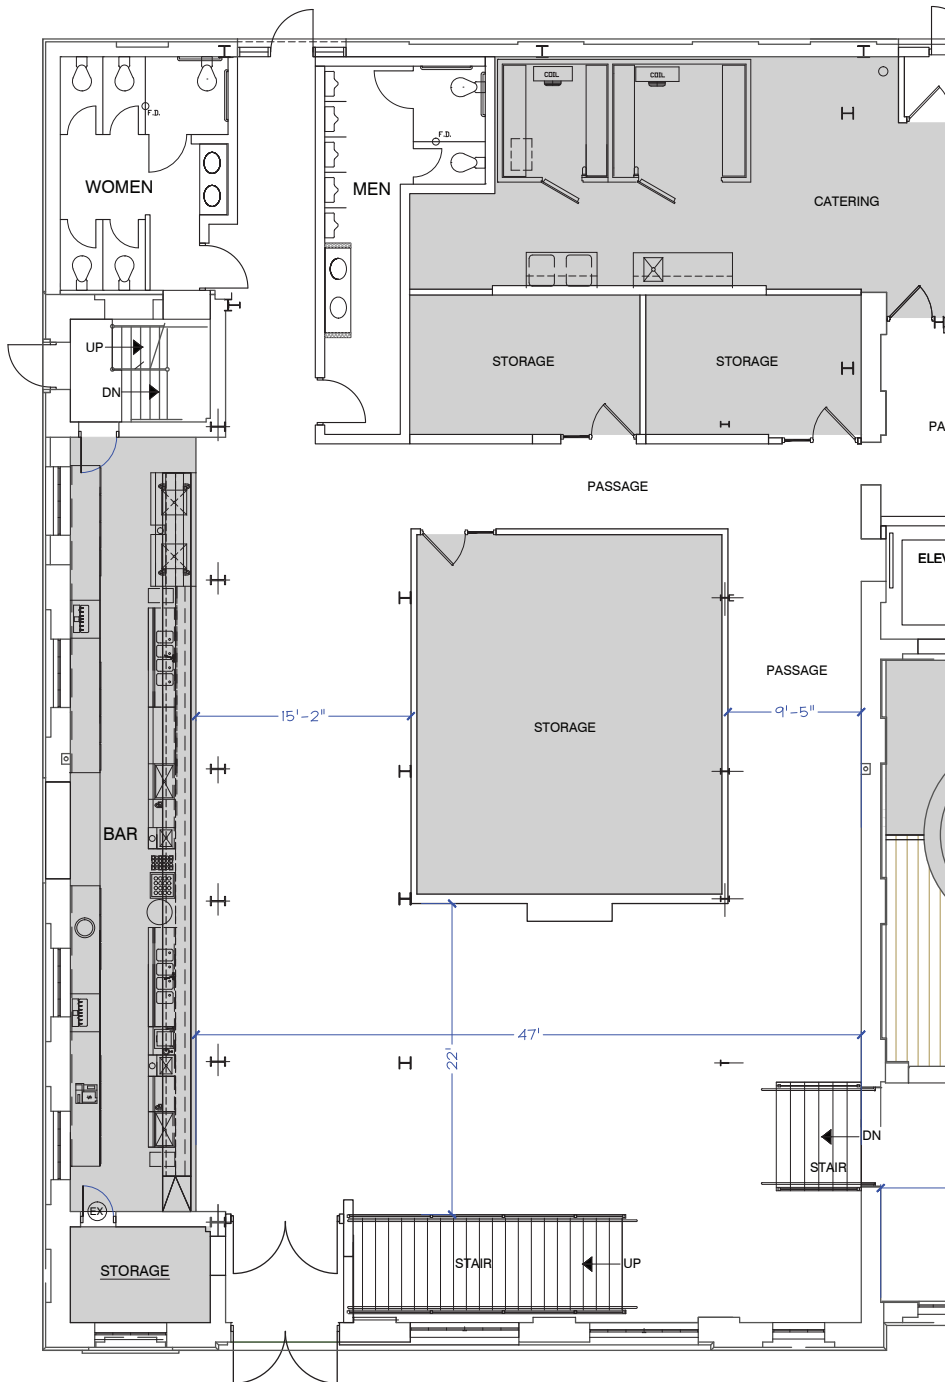

new vintage **place**

**FLOOR PLAN:
Lounge**

Capacity: 150

Perfect for Strolling & Mingling

Lounge 2016 Rental Rates*		
Weekends (Fri & Sat)	Week Nights (Mon - Thurs)	Week Days (Mon - Fri until 2PM)
N/A	$1000	$1000
A/V Services Available: Add $300		

889 Broadway Avenue NW | Grand Rapids, MI 49504
616-774-4400 | contact@newvintageplace.com

Catering by West Michigan Caterer
westmichigancaterer.com

Lounge

3D Building Section (Facing North)

* Rates assume food and beverage services to be provided by West Michigan Caterer. Additional charges will apply for facility-only events.